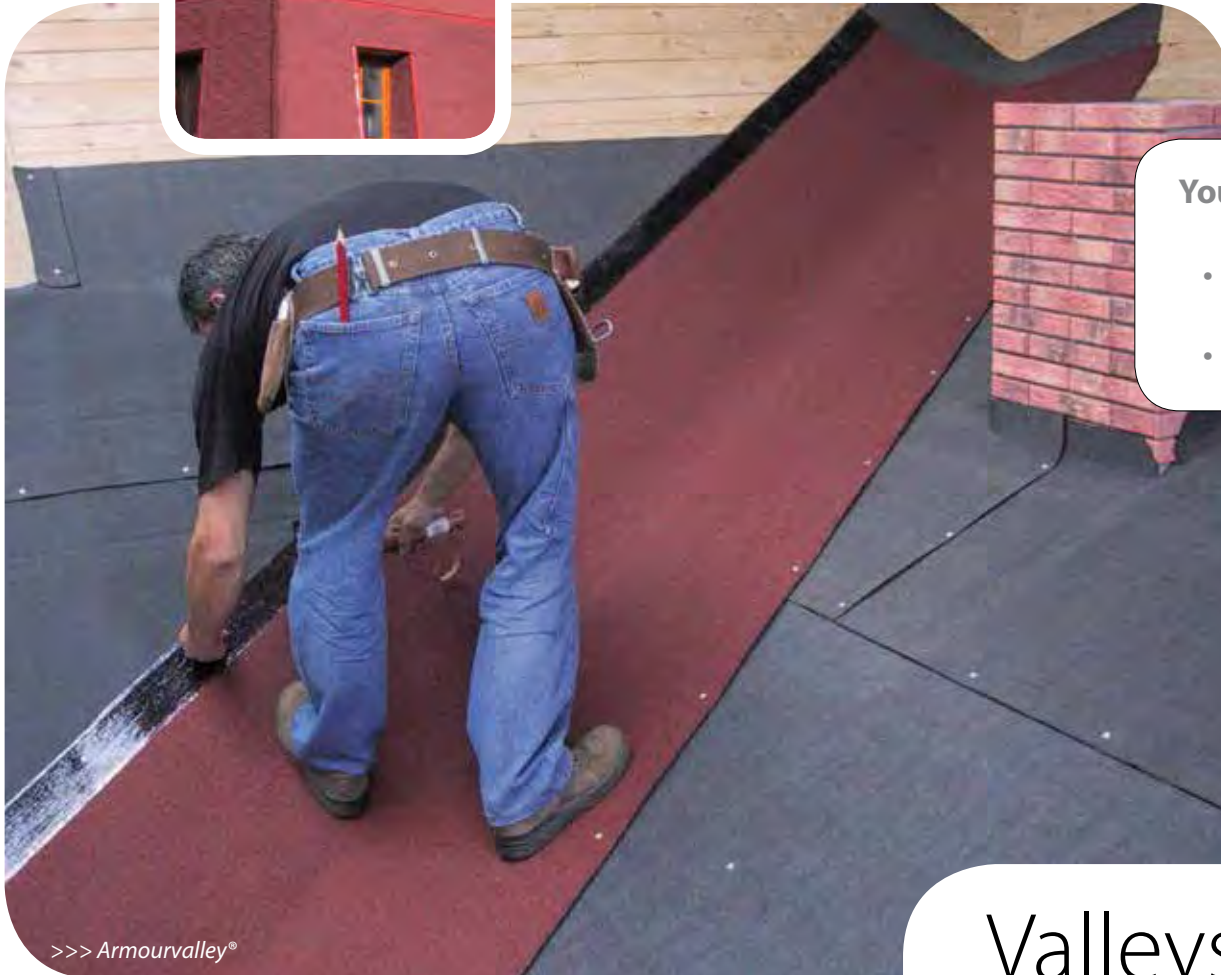

ACCESSORIES • Valleys

Your Benefits:

- Our Armourvalley rolls are 100% compatible with IKO shingles thanks to their matching colours.
- Quick and easy installation.

Valleys

>>> Armourvalley®

ACCESSORIES • Valleys

- **IKO Armourvalley®**

is a high quality APP modified roll finished with ceramic-coated granules that perfectly match the colours of IKO shingles. The special features make it ideal for the specific needs of roof valleys: strength, flexibility and aesthetics. It can also be used for low slope roof areas adjacent to shingles.

- **IKO Armourfix®**

is a underlay for IKO Armourvalley, when used on low slope roof areas (<15°) this roll must be applied with a good mechanical fastening (nail or screws every 20 cm in all directions). Afterwards the IKO Armourvalley must be fully torched on it.